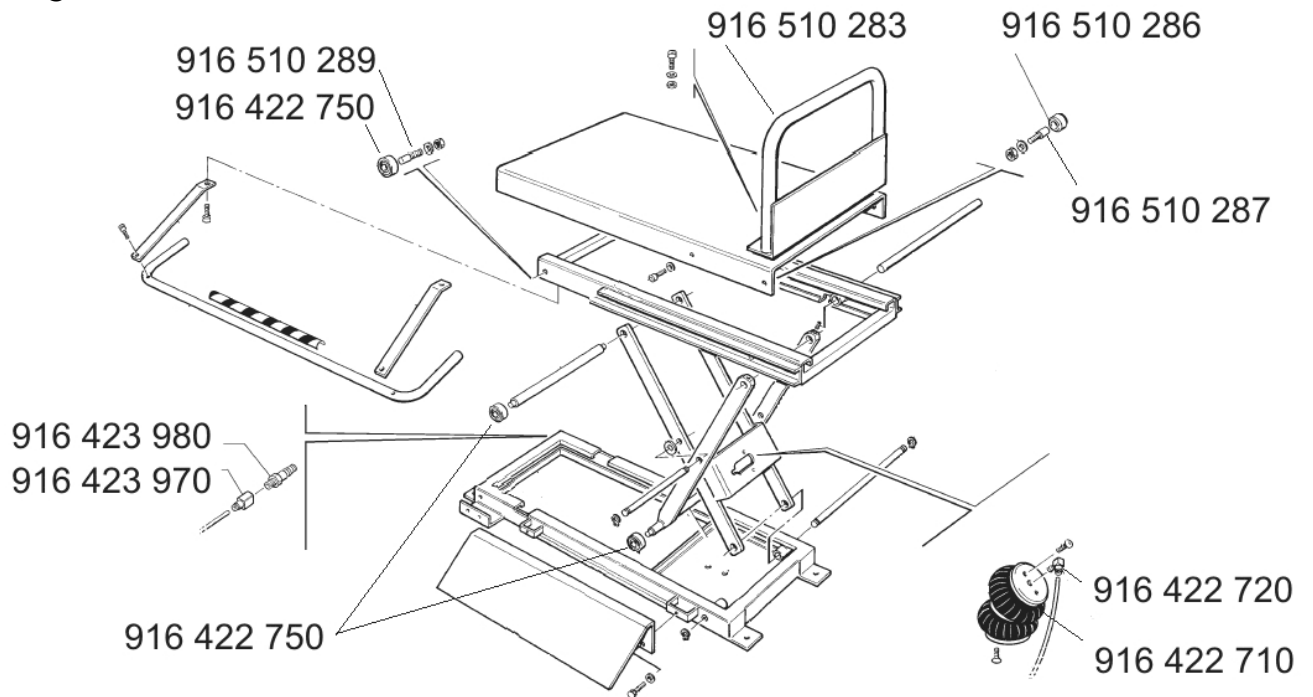

7. Spare parts

AirgoLift:

Part No.	Description	Notes
916 422 720	Compressed-Air Connection of Bellow	
916 422 710	Bellow	
916 422 750	Grooved Ball Bearing	
916 423 970	Connection	
916 423 980	Compressed-Air Connection of Lower Base Frame	
916 510 281	Holding Plate	
916 510 289	Headless Screw of Lower Base Plate	
916 510 283	Complete Handle.	
916 510 286	Roller	
916 510 287	Headless Screw of Support Plate.	

Control Unit

Part No.	Description	Notes
916 407 600	Compressed Air Connection of Steering Valve	
916 422 700	Steering Valve	
916 012 270	Torsion Spring	
916 510 291	Spacer	
916 300 091	Foot Pedal	