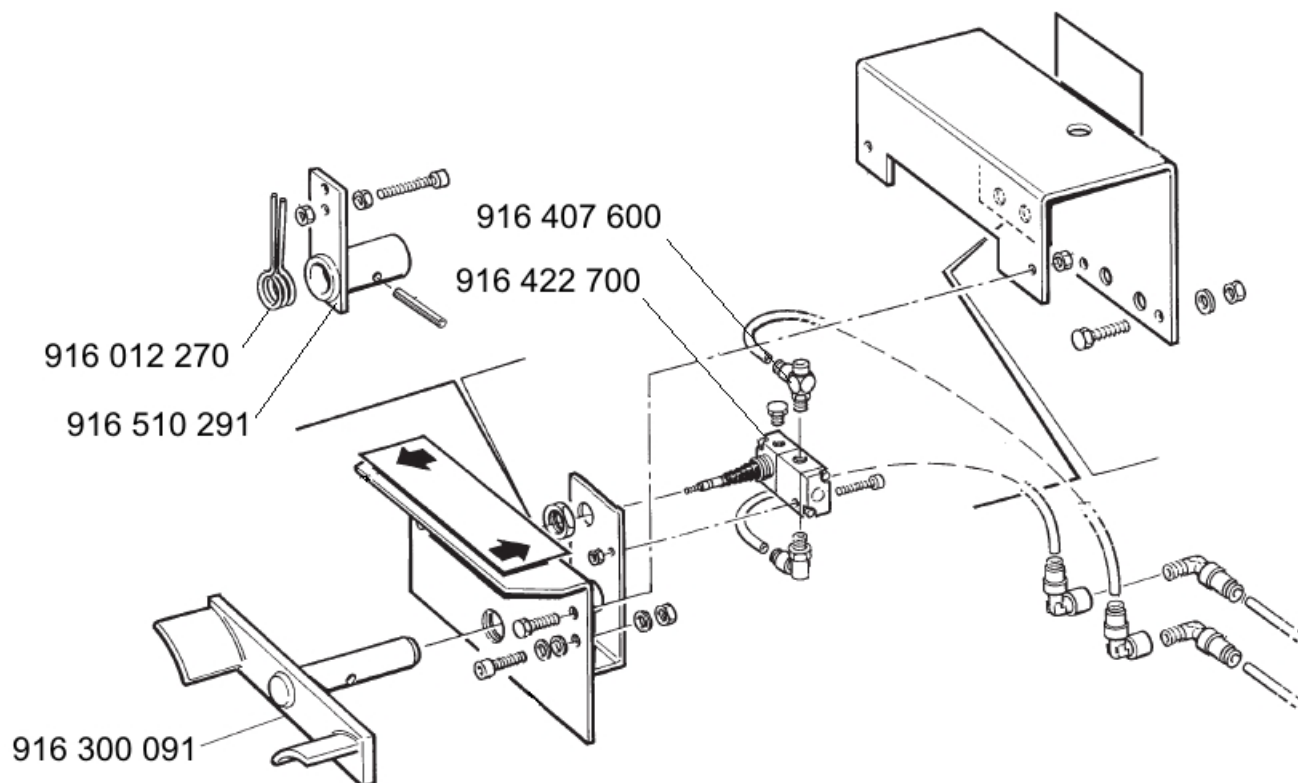

7. Spare parts

AirgoLift:

Part No.	Description	Notes
916 422 720	Compressed-Air Connection of Bellow	
916 422 710	Bellow	
916 422 750	Grooved Ball Bearing	
916 423 970	Connection	
916 423 980	Compressed-Air Connection of Lower Base Frame	
916 510 281	Holding Plate	
916 510 289	Headless Screw of Lower Base Plate	
916 510 283	Complete Handle.	
916 510 286	Roller	
916 510 287	Headless Screw of Support Plate.	

Control Unit

Part No.	Description	Notes
916 407 600	Compressed Air Connection of Steering Valve	
916 422 700	Steering Valve	
916 012 270	Torsion Spring	
916 510 291	Spacer	
916 300 091	Foot Pedal	